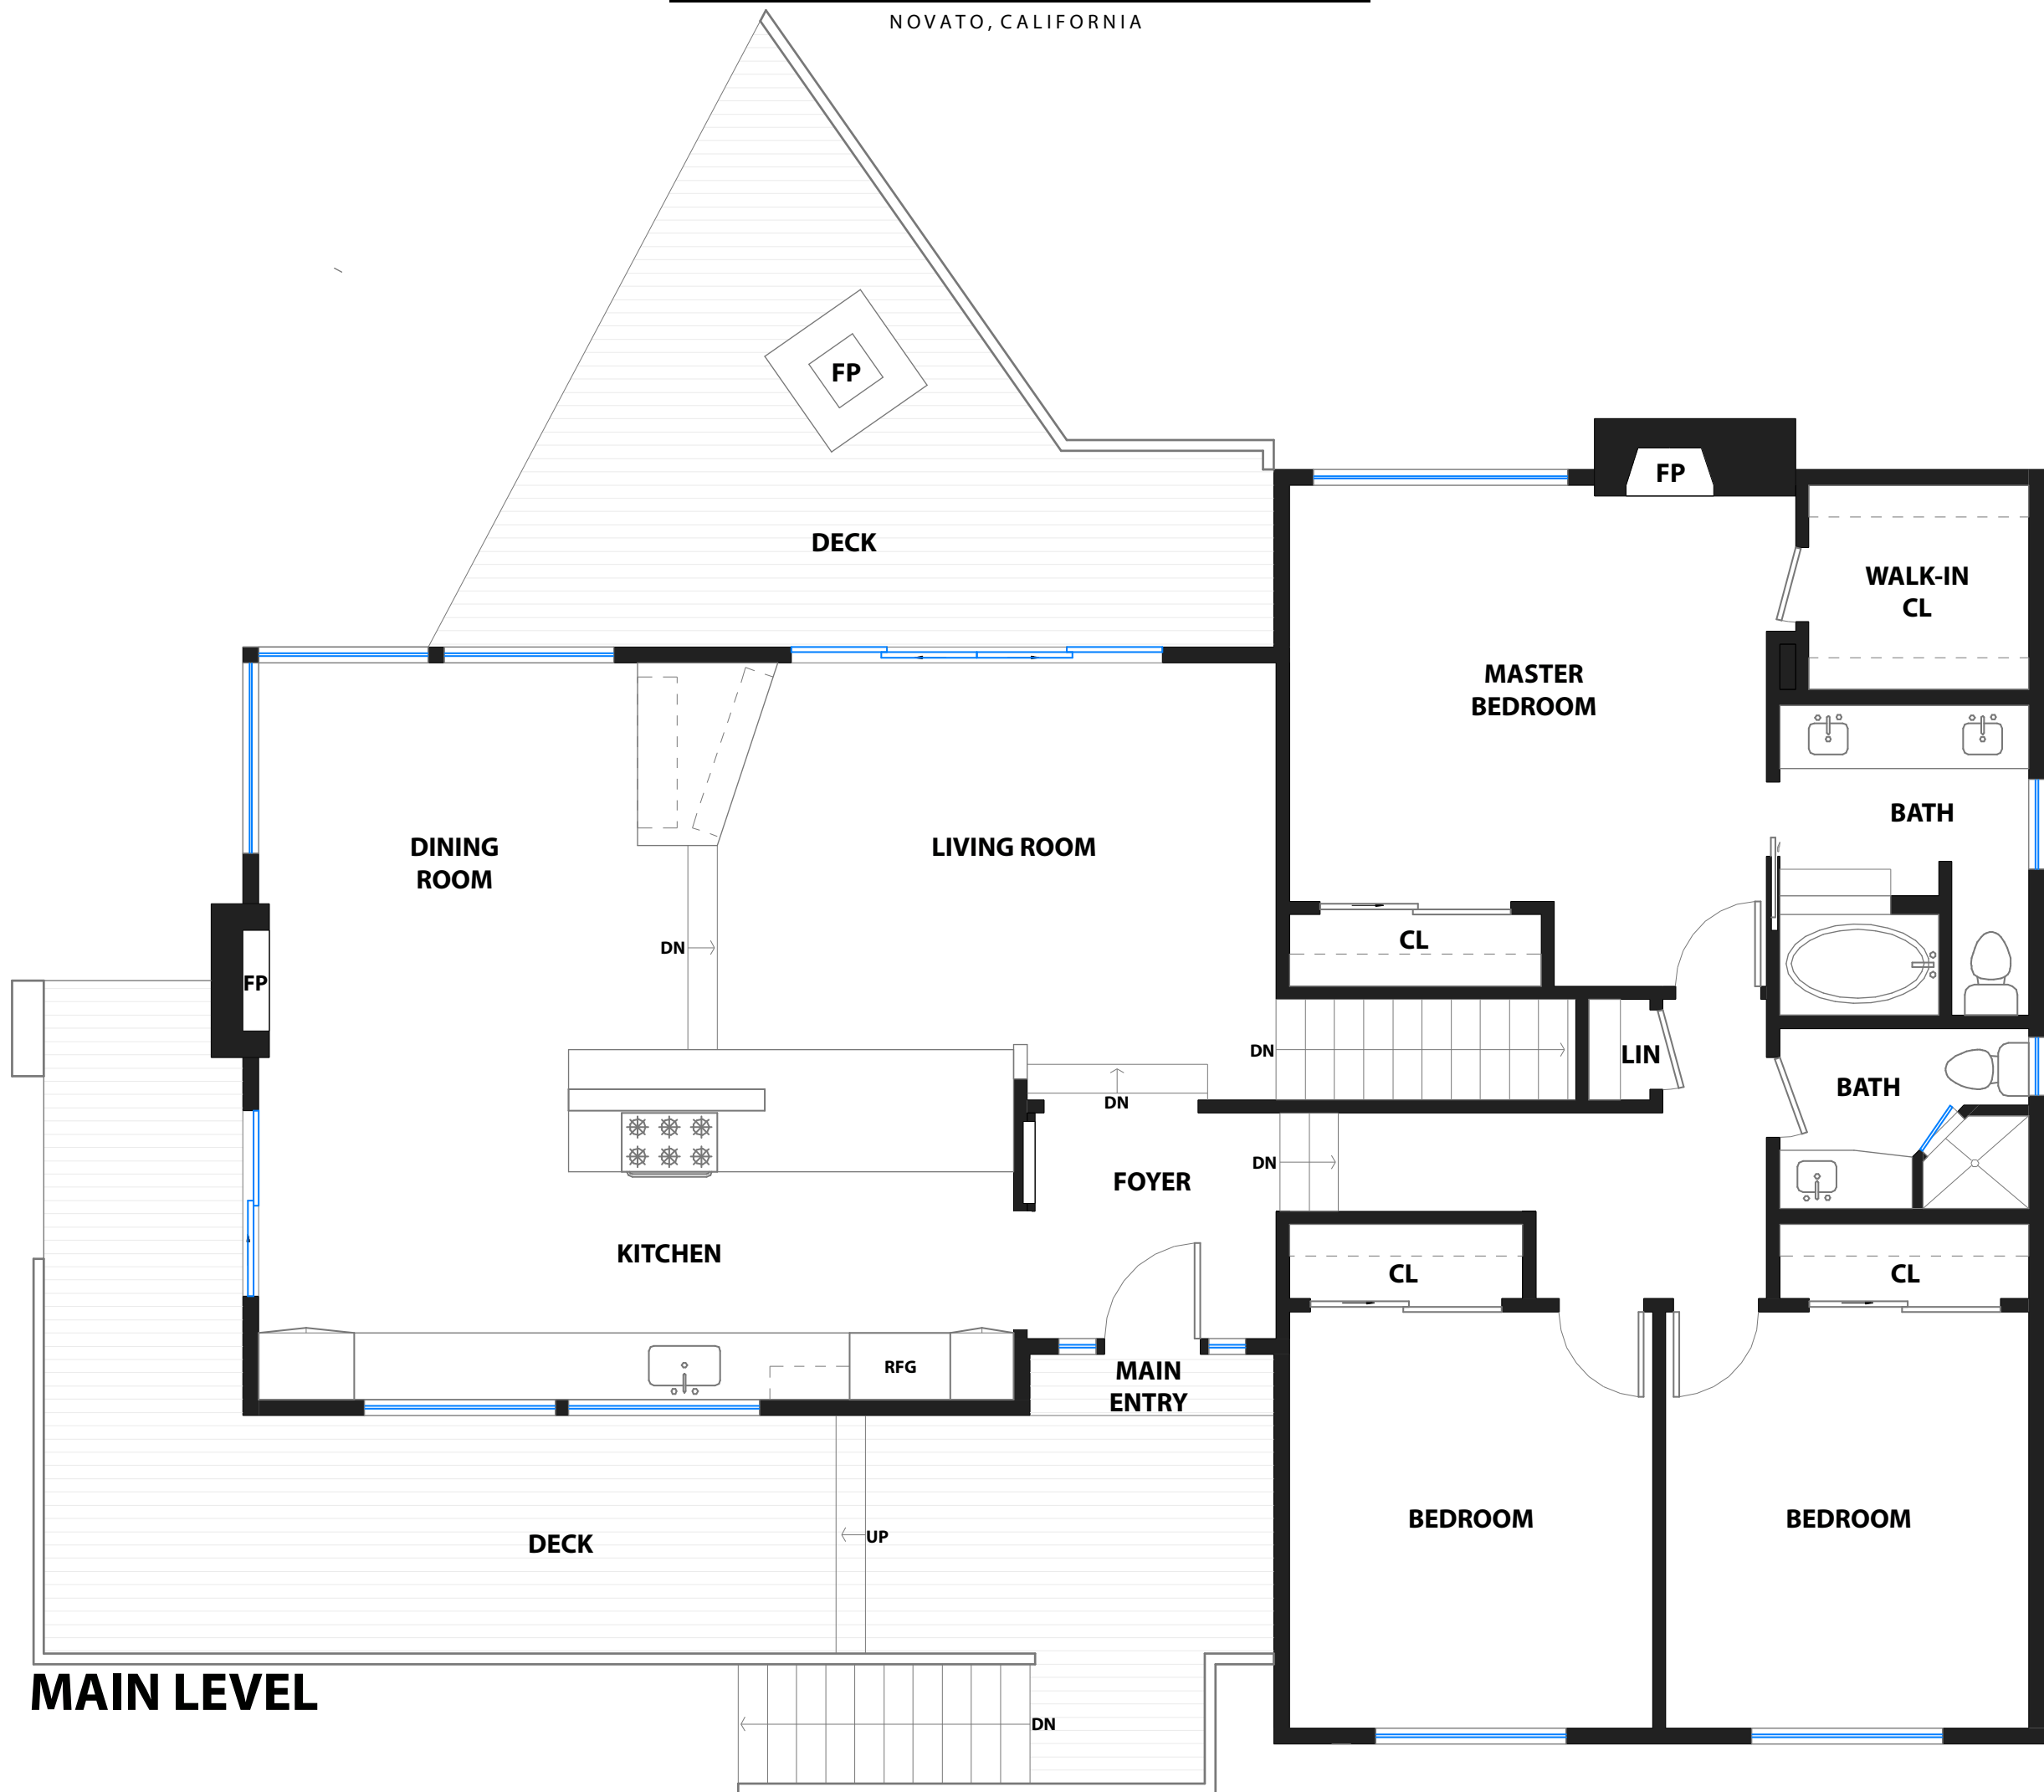

16 JACKSON COURT

NOVATO, CALIFORNIA

MAIN LEVEL

LOWER LEVEL